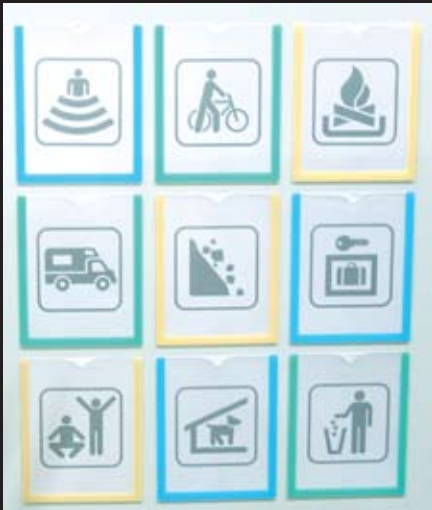

Wm.Whiteley Limited

Wayfinding + Design

650 Ireland Road, Simcoe, Ontario
N3Y 4K2 Canada

Toll Free: 1.866.666.5385

Fax: 519.428.5286

Email: info@wmwhiteley.com

SWITCH Sign Holder

Switch is a simple, tamper-resistant and economically priced solution for displaying changeable paper inserts. Switch signs are ideal for use in residences, hospitals, schools, transportation terminals, or any public spaces where access to sign contents must be controlled. Made from 2mm non-glare acrylic, we are pleased to provide custom sizes and colours on request.

NEW! Our Switch Graphic Holder has become one of our signature products. The Switch has proven to be so popular and versatile as a communication device, that we have developed various options to meet the specific needs of any setting.

S4Q Quick Change versions

S4T-V Tamper Resistant version

Remove seal to expose adhesive strips

Align and press to adhere

Insert change - push graphic from bottom

S4QB mount on any surface

Designations

- H** - Horizontal
- V** - Vertical
- T** - Tamper-resistant
- Q** - Quick change
- B** - Mount on any surface

Designed by Wm.Whiteley Ltd. | All Rights Reserved

SWITCH Catalog Numbers, Sizes and Usage

S2T

Tamper Resistant Version

S2Q

Quick Change Version

Meeting rooms, notices, offices, patient beds, etc., wherever small signs are required. Allows for up to 2-3 lines of text.